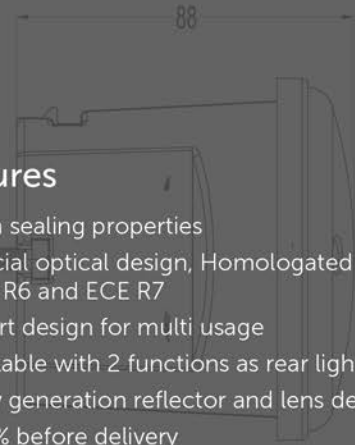

# CR 90 SIGNAL LAMP

## Features

- High sealing properties
- Special optical design, Homologated according to ECE R6 and ECE R7
- Smart design for multi usage
- Available with 2 functions as rear light
- New generation reflector and lens design
- 100% before delivery